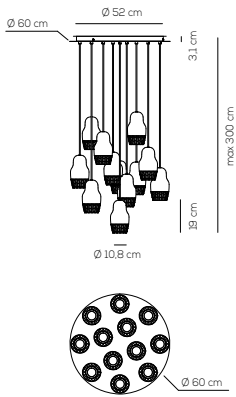

Fedora

Dima Loginoff

Collezione composta da faretto ad incasso e lampade a sospensione con struttura in metallo e vetro cristallo. Disponibile in vari colori e dimensioni. Sorgente luminosa LED con attacco GU10.

LS: stock limitato / limited stock.

SP FEDO 12

kg 17,95 m³ 0,41

FEDORA

Type	Article	Colours	Finish	Source
SP	FEDO12	BC white + glass RO rose gold ^S + glass BR bronze + glass CR chrome + glass	BC white varnished metal	GU1 GU10 LED 12 x Max 5,5W only LED bulbs

CE IP20 LED 220-240VAC

example composition code SP FEDO12 RO BC GU1

LS: stock limitato / limited stock.

SP FEDO12 __ BC GU1

CUSTOMER _____ NOTES _____

NOTICE: Luminous flux (lm) and efficacy (lm/W) for all LED luminaires is estimated based on nominal ratings of the LED sources. Technical data could be subject to alteration without notice. Axo Light does not provide legal guarantee for the accuracy of this data sheet.